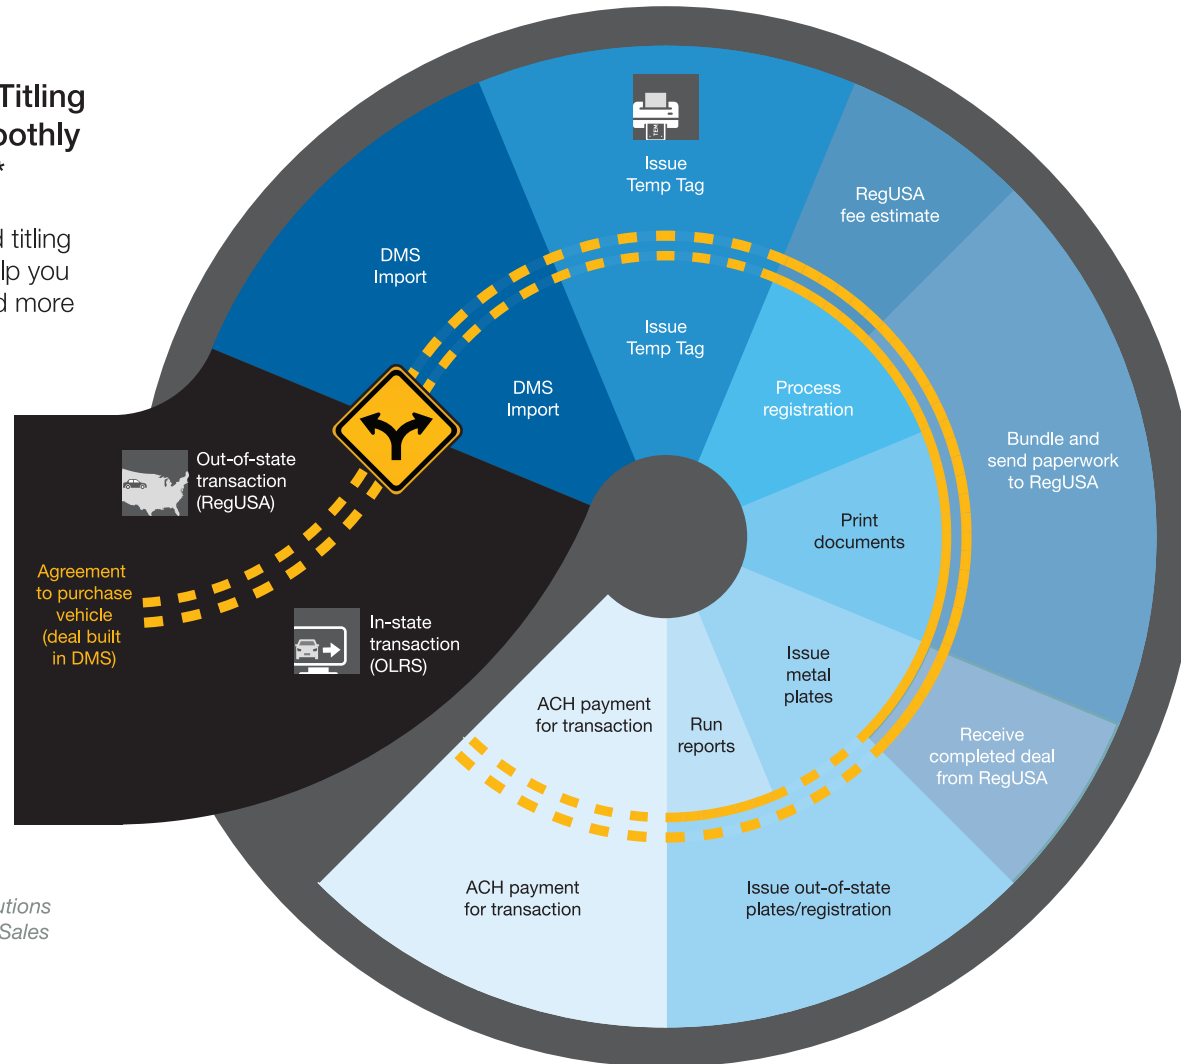

# Process and issue temporary tags when you need them.

Get your customers on the road faster with the Dealertrack New Jersey Temporary Tag (NJ EZ-Temp).

Issuing temporary tags has never been this easy!

The Dealertrack NJ EZ-Temp enables you to process, print and issue temporary tags from the convenience of your office location online, in real-time. This user-friendly application integrates smoothly into your current workflow and helps to ensure faster, easier and more accurate transactions.

dealertrack technologies.

©2013 Dealertrack, Inc. All rights reserved.  
13-10493

800.876.2312

Learn more about printing temporary tags from your desk.

[dealertrack.com/eztemp](http://dealertrack.com/eztemp)

# New Jersey Temporary Tag (NJ EZ-Temp)

## Dealertrack Registration and Titling Services (RTS) integrates smoothly into your dealership process.\*

With a comprehensive registration and titling solution at your fingertips, RTS can help you process transactions faster, easier and more efficiently than ever.